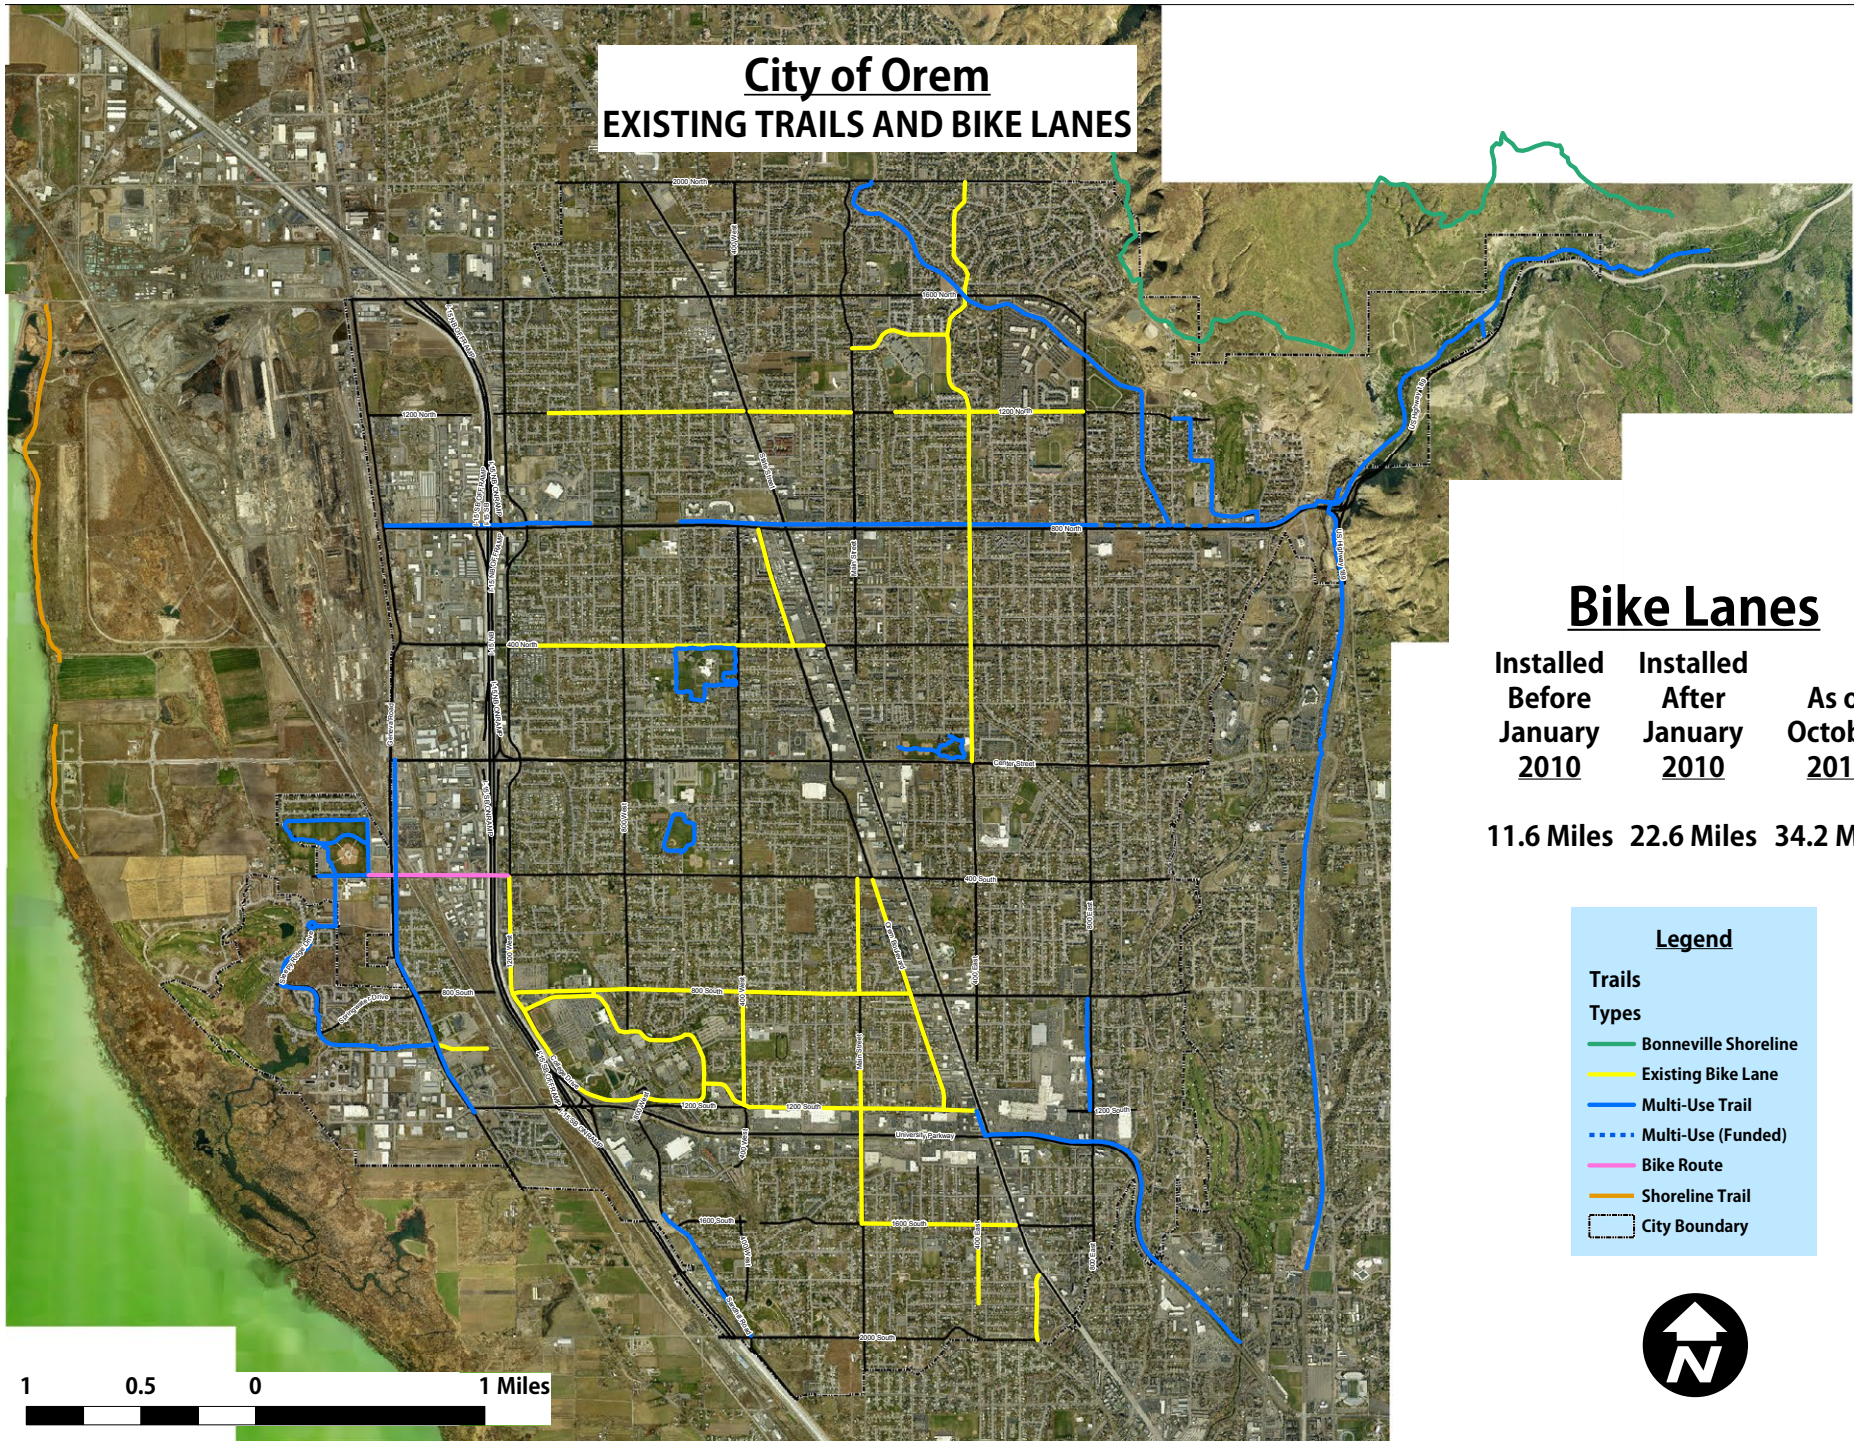

City of Orem

EXISTING TRAILS AND BIKE LANES

Bike Lanes

Installed Before January 2010	Installed After January 2010	As of October 2012
11.6 Miles	22.6 Miles	34.2 Miles

Legend

Trails Types

- Bonneville Shoreline
- Existing Bike Lane
- Multi-Use Trail
- - - Multi-Use (Funded)
- Bike Route
- Shoreline Trail
- City Boundary