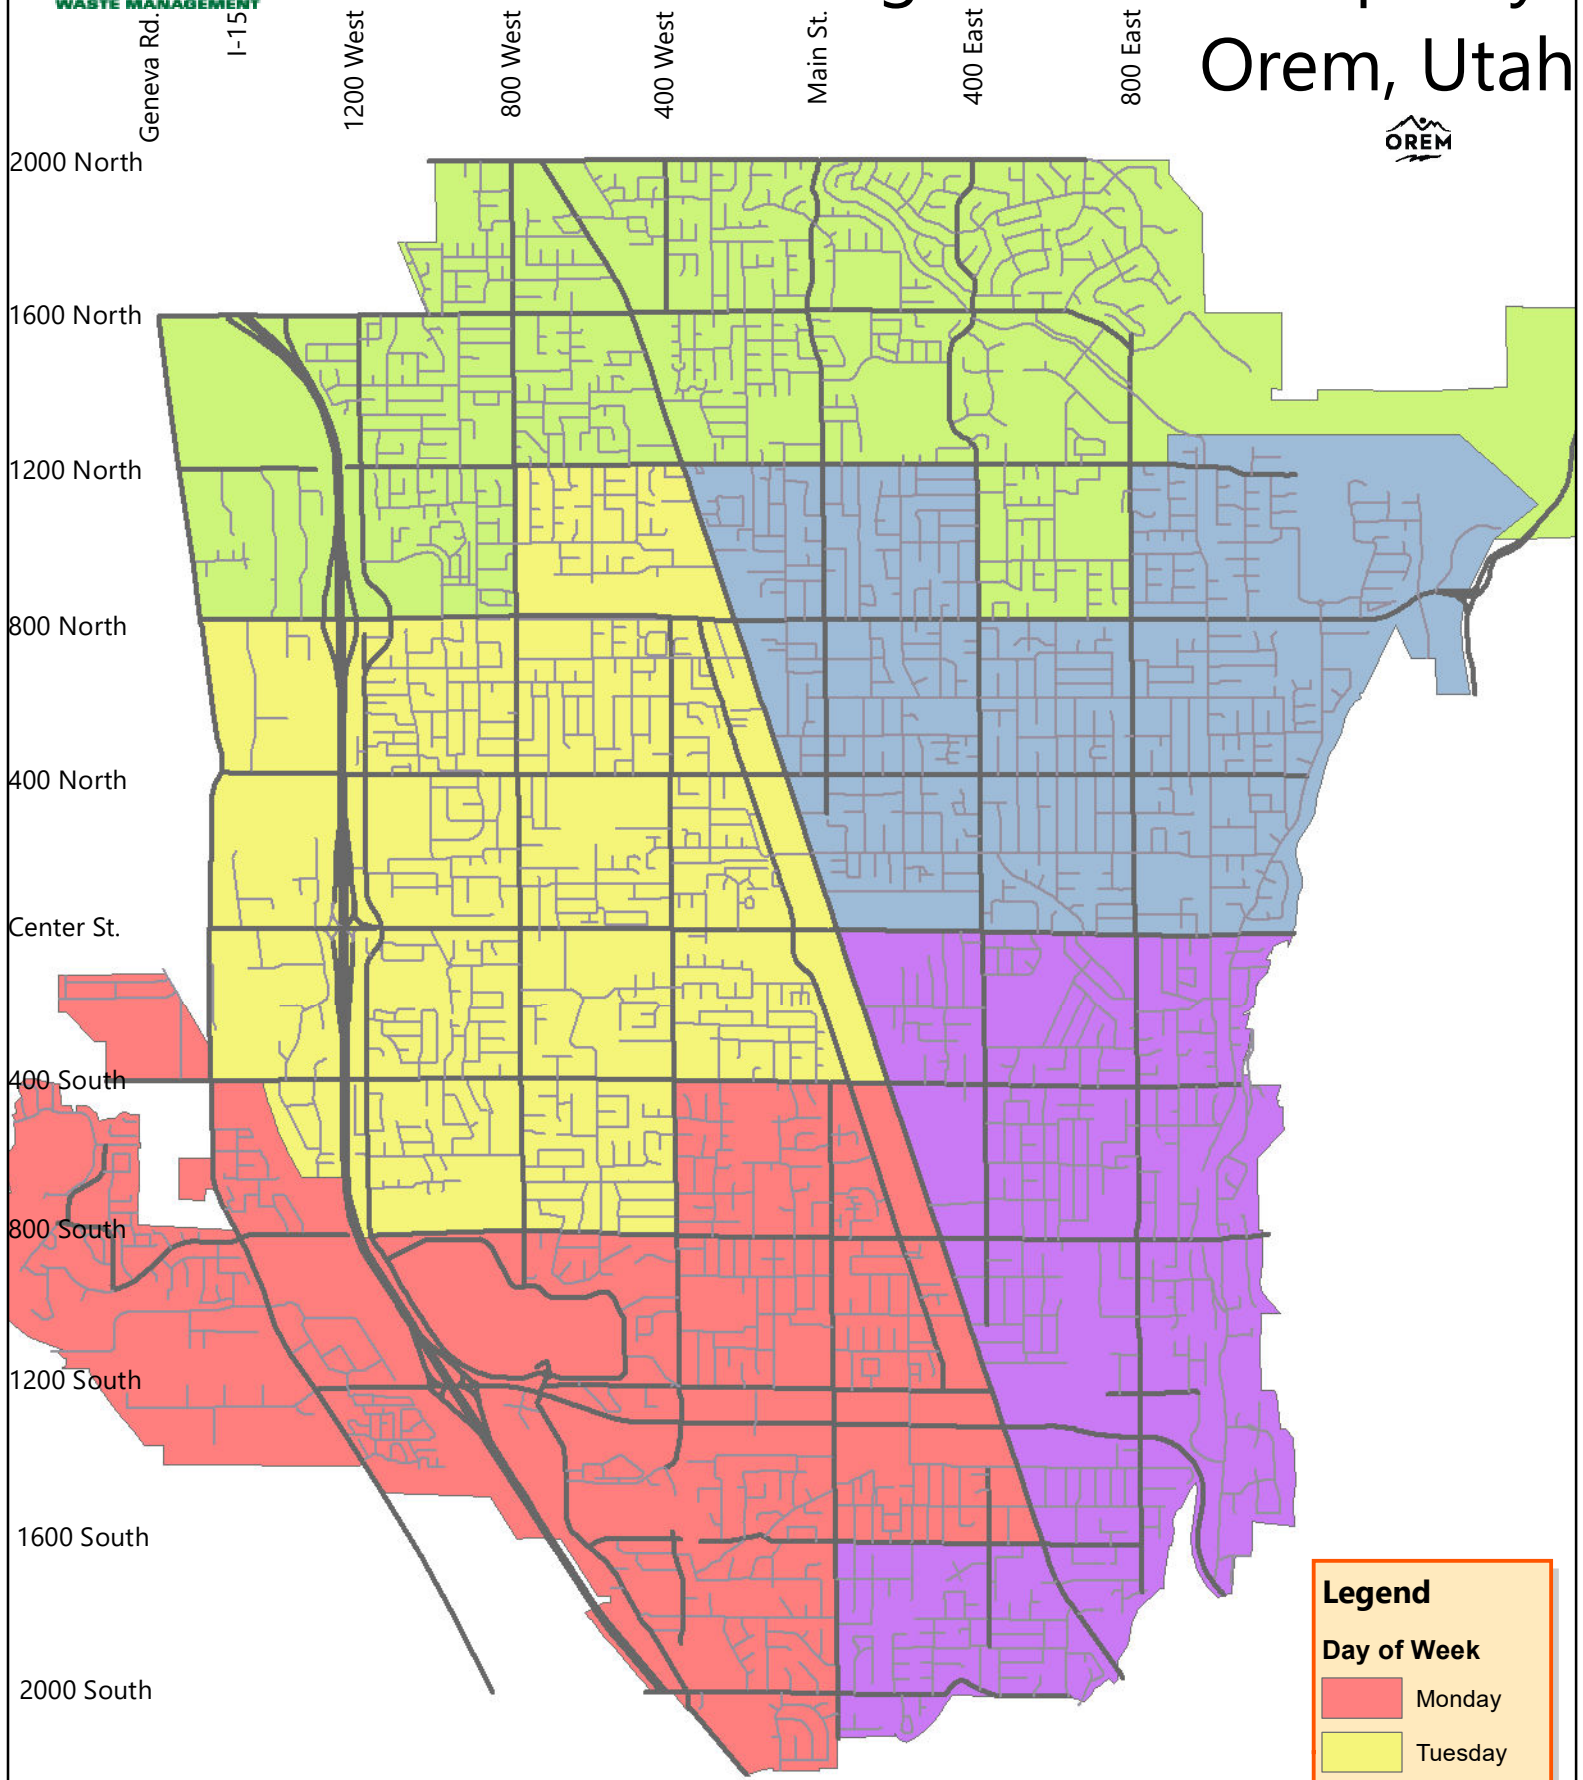

Waste Management Pick-up Days Orem, Utah

Legend

Day of Week

- Monday
- Tuesday
- Wednesday
- Thursday
- Friday